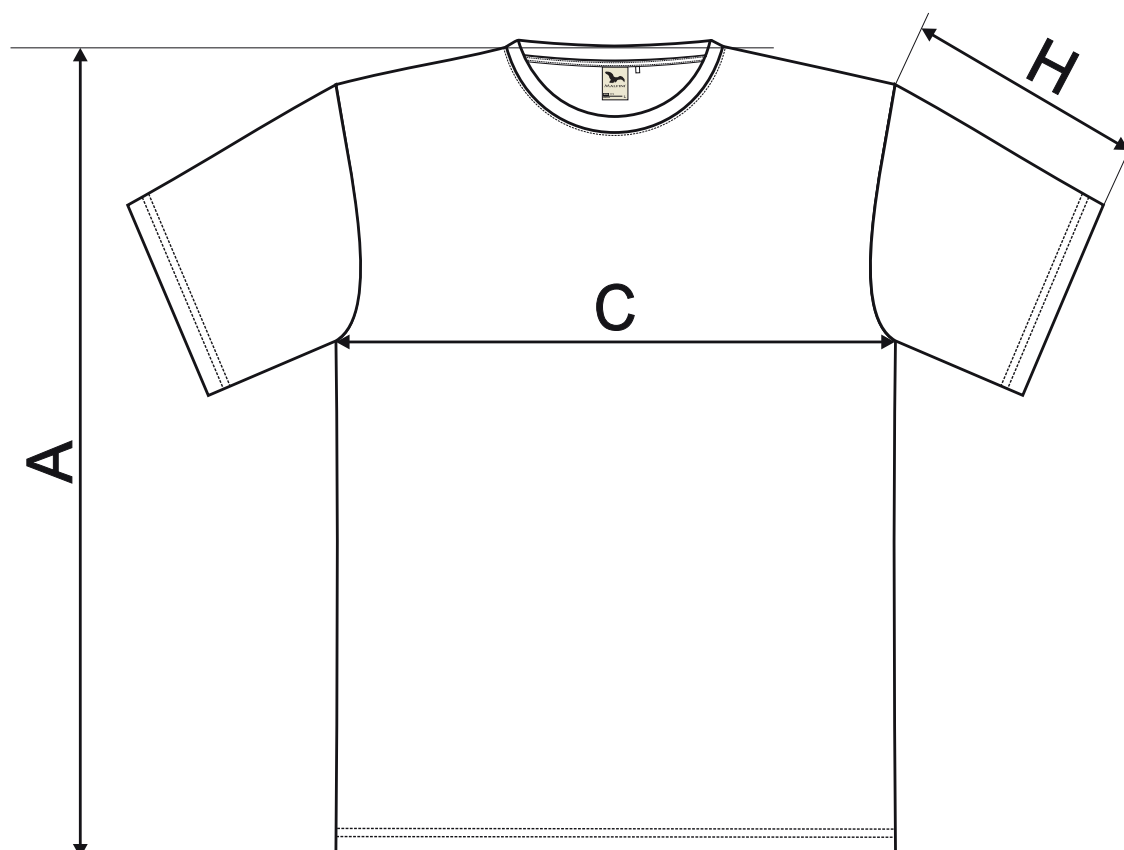

173 Native ♂

SIZE SPECIFICATION [cm]

size	S	M	L	XL	2XL	3XL
A	68	71	74	77	80	82
C	47	51	55	59	64	70
H	19	20	21	22	23	24

All size specifications listed are in cm. Accepted tolerance of up to $\pm 5\%$.

Organic
Certified by Control Union
1033786